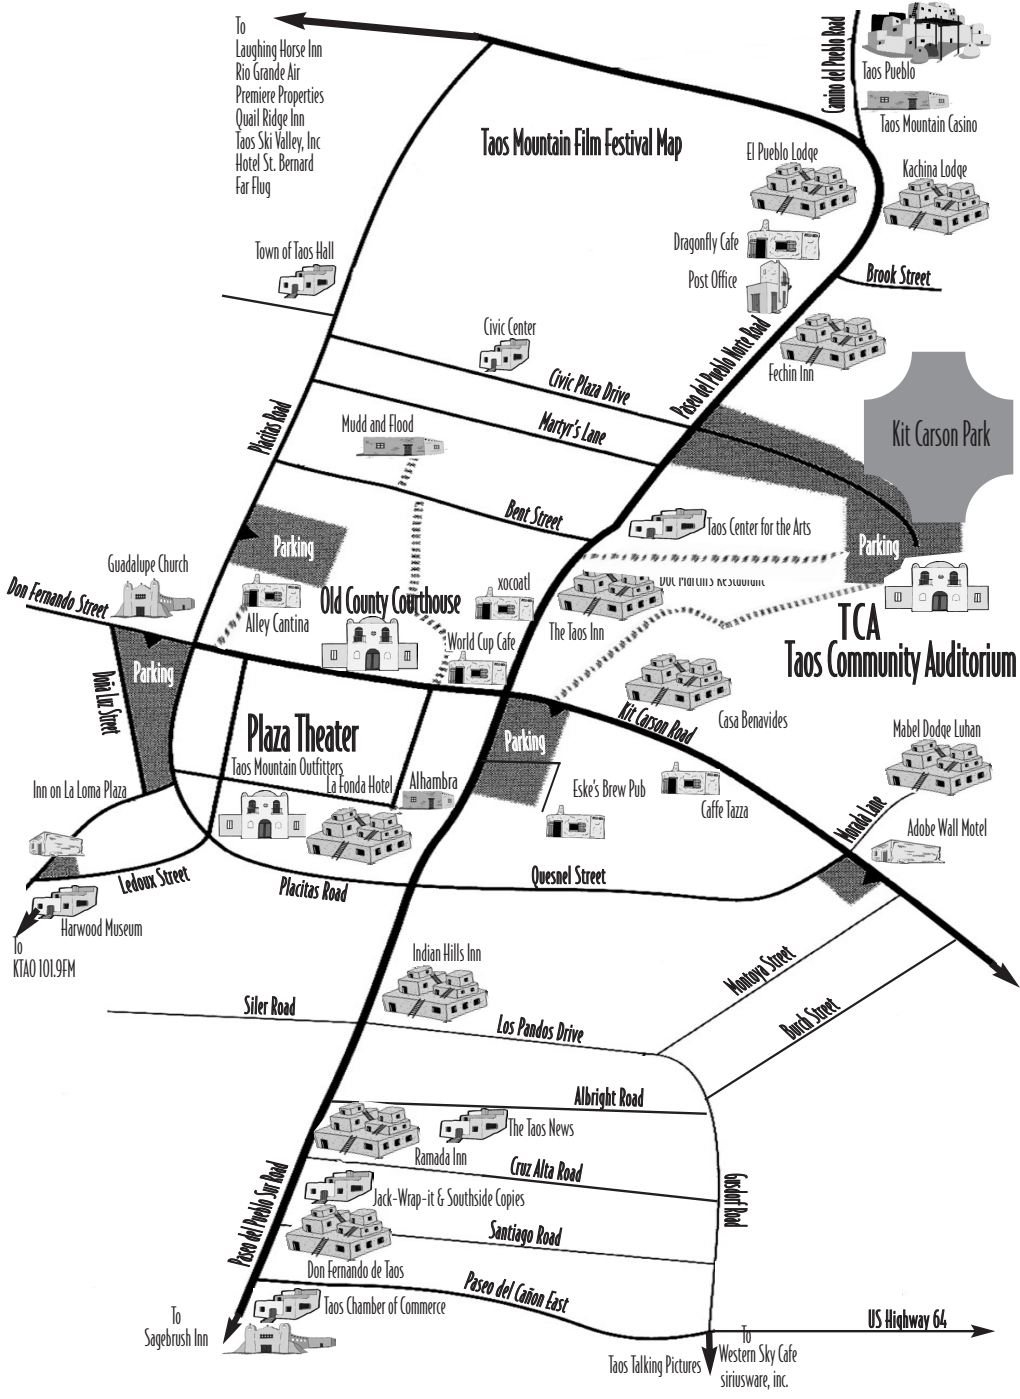

Taos Mountain Film Festival Map

To
Laughing Horse Inn
Rio Grande Air
Premiere Properties
Quail Ridge Inn
Taos Ski Valley, Inc
Hotel St. Bernard
Far Flug

Camino del Pueblo Road
Taos Pueblo
Taos Mountain Casino
Kachina Lodge

El Pueblo Lodge

Dragonfly Cafe
Post Office

Brook Street

Fechin Inn

Kit Carson Park

Town of Taos Hall

Civic Center

Civic Plaza Drive

Martyr's Lane

Mudd and Flood

Placitas Road

Bent Street

Taos Center for the Arts

Parking

Don Fernando Street
Guadalupe Church

Parking

Indian Hills Inn

Los Pandos Drive

Monroya Street

Aranda Street

Albright Road

Ramada Inn

The Taos News

Cruz Alta Road